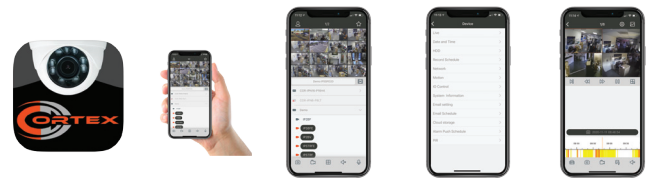

COR-IPN8-P8

8 CHANNEL NETWORK VIDEO RECORDER with POE

FEATURES

- Modern Intuitive GUI
- Simultaneous HDMI and VGA Output
- Panoramic Dewarping Support
- Intelligent Analytics Setup
- 128 Channel CMS
- Quick QR Code Plug and Play
- Multiplex Functionality
- 4K in and 4K out

SPECIFICATIONS

Bandwidth	Max 128Mbps / 128Mbps
Inputs	8 Channel POE
IP Auto Detect	Cortex® Medallion Plug & Play
Compression	H.264 / H.265 High Efficiency H.264 / H.265 High Efficiency
Multiplex Function	Simultaneous Live, Record, Remote Stream, Smart Phone Link
Recording Resolution	8MP(4K), 5MP, 3MP ,2MP(1080P), 1.3MP(960P), 1.0MP(720P)
Frame Rate	Full frame rate recording
Multi-channel Screen Display	Multi-split interchangeable and custom
Output Interfaces	1 HDMI , 1 VGA Simultaneous (up to 4K 2160p)
Display Resolution	1024*768, 1280*720, 1280*1024, 1440*900, 1920*1080 , 2560*1440, 3840*2160
Digital Zoom	Yes, mouse wheel scroll zoom
Analytics Support	Yes, depends on network camera options
Panoramic Dewarping	Yes, Supported fisheye models
Motorized Camera Support	Yes, Full motorized lens controls
IP Camera Image Controls	Yes, Full Support for Cortex® Medallion Network Cameras
Playback	Calendar, Smart search, Time warp screen shots , VCA Search
Backup	Local &remote backup with clip maker
Alarm IO	4 Alarm In / 1 Alarm Out
Audio Out	RCA Audio Out and HDMI Out