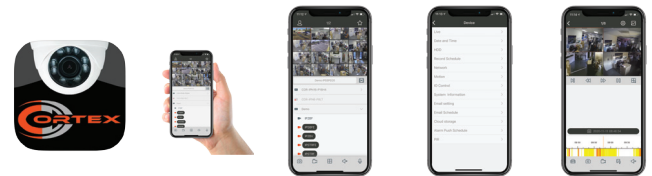

COR-IPN16-P16H4

4K 16 CAMERA NETWORK RECORDER with PoE

FEATURES

- Modern Intuitive GUI
- Simultaneous HDMI and VGA Output
- Panoramic Dewarping Support
- Intelligent Analytics Setup
- 16 Channel / 16 Channel PoE
- Quick QR Code Plug and Play
- Multiplex Functionality
- 4K in and 4K out

SPECIFICATIONS

Bandwidth	Max 320Mbps / 320Mbps
Inputs	16 Channel PoE
IP Auto Detect	Cortex® Medallion Plug & Play
Compression	H.265 High Efficiency and H.264
Multiplex Function	Simultaneous Live, Record, Remote Stream, Smart Phone Link
Recording Resolution	8MP(4K), 5MP, 3MP, 2MP(1080P), 1.3MP (960P), 1.0MP(720P)
Frame Rate	Full frame rate recording
Multi-channel Screen Display	Multi-split interchangeable and custom
Output Interfaces	1 HDMI , 1 VGA Simultaneous (up to 4K 2160p)
Display Resolution	1024x768, 1280x720, 1280x1024, 1440x900, 1920x1080 , 2560x1440, 3840x2160
Digital Zoom	Yes, mouse wheel scroll zoom
Analytics Support	Yes, depends on network camera options
Panoramic Dewarping	Yes, Supported fisheye models
Motorized Camera Support	Yes, Full motorized lens controls
IP Camera Image Controls	Yes, Full Support for Cortex® Medallion Network Cameras
Playback	Calendar, Smart search, Time warp screen shots , VCA Search
Backup	Local and remote backup with clip maker
Alarm IO	16 Alarm In / 1 Alarm Out
Audio Out	RCA Audio output and HDMI output
PTZ Support	Yes, Encoded in IP stream
Ethernet	RJ-45 port (100/1000M) Gigabit
POE Ports	16 x PoE (IEEE 802.3af)