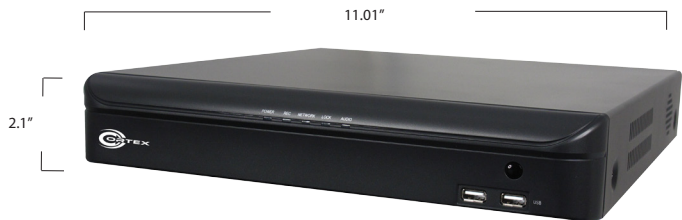

COR-HYBIX4

7-WAY - 4M EX-SDI / HD-SDI / AHD / TVI / CVI / 960H / IP STANDALONE DVR

MOBILE APP AVAIL.

SPECIFICATIONS

* DEVICE	
Codec	H.265
Recording Performance	2560 *1440 * 30 FPS * 4 CH = 120 FPS or 1920*1080 * 30 FPS * 4 CH = 120 FPS
Playback Performance	2560 *1440 * 15 FPS * 4 CH = 60 FPS or 1920*1080 * 30 FPS * 4 CH = 120 FPS
OSD	Graphic User Interface (Multilingual)
* HARDWARE	
Video Input Format	4M EX-SDI / HD-SDI / AHD / TVI / CVI / 960H / IP Standalone DVR
Video Input	4CH
Video Output	1 HDMI (Max. 3840 x 2160P), 1 VGA, 1 Composite
Audio Input	1 Inputs (RCA)
Audio Output	1 Output (RCA)
Audio Codec	ADPCM
Ethernet	1 Port (10 / 100 Mbps Ethernet (RJ-45))
PTZ Port	1 Port (RS-485 Terminal Block)
POS / ATM	2 Port (USB to Serial)
Alarm Input / Output	4 / 1 (4 NO / NC / 1 Relay)
USB Port	2 Ports (1 Rear Panel, 1 Front Panel)
Storage	2 SATA HDD @ up to 8TB each = up to 16TB
* SOFTWARE	
Wizard Support	Wizard for easy setup
ANS Support	Auto Network Setup Support
Recording Scheduling	Fully Programmable (by Weekday / by Hour / by Camera / by Continuous + Event + PreEvent)
Network	Dual Stream (User Selectable)
Recording Quality	Best / High / Moderate / Economic
Scheduling Mode	Continuous / Alarm / Motion / Panic (Fully Programmable)
Pre-Event	Up to 30 minutes
Motion Detection	Region Selection (Mouse dragging support)
Playback Speed	x1, x2, x4, x8, x16, x32, x64, x128
Backup Format	EXE (Self Executable Format), JPEG
Backup Devices	USB
Time Zone	Yes
NTP	Yes
Menu	User Friendly GUI interface
DDNS	Built-in ddns / dyndns / no-ip / zoneedit / freedns
Day Light Saving	Yes
Panic Recording	Yes
Multi Language	33 languages
CMS	Full Featured Enterprise Edition for Windows / Mac / Linux
Mobile Support	iPhone / Android / iPad
Operating System	Embedded Linux
* POWER	
Operating Temperature	41°F~104°F / 5°C~40°C
Operating Humidity	0% ~ 90%
Power requirement	12vDC 5A external adaptor (included)
Power Consumption	MAX 30W
* PHYSICAL	
Dimensions (WxHxD)	11.02 " x 2.1" x 9.3 " inches / 280mm x 55mm x 237mm
Weight	4 pounds / 1.18 kg (without HDD)