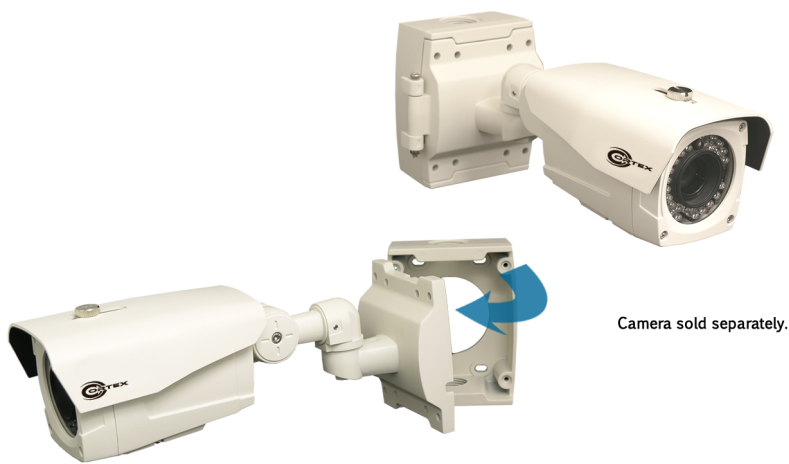

COR-600BB

INDOOR / OUTDOOR BACK BRACKET FOR COR-600 SERIES BULLETS

A camera back box provides a secure point on a wall or ceiling that can be used for fast & repeated attachment of cameras without exposing the underlying surface to repeated wear-and-tear. This back box is designed for use with the COR-600HIM camera.

- ✓ Hard aluminum alloy resists attacks
- ✓ Cable openings on top, bottom, and back
- ✓ Corrosion resistant finish
- ✓ Complete installation kit included.

MODEL: COR-600BB

Design	Indoor/Outdoor
Material	Aluminum Alloy
Finish	Beige
Corrosion Resistant	Yes
Mounting Kit	Yes - hardware, hinge, template, knockout plugs, screws

Camera sold separately.

COR-600BB

High Resolution Outdoor Varifocal Camera with IR

COR-600HIM

High Resolution Anti-Vandal Dome w/Mechanical IR Filter

COR-557HIM

High Resolution Outdoor Bullet w/Mechanical IR Filter