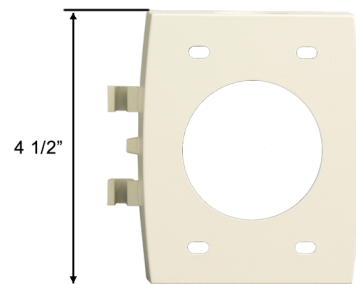

COR-600BB

INDOOR / OUTDOOR BACK BRACKET FOR COR-600 SERIES BULLETS

A camera back box provides a secure point on a wall or ceiling that can be used for fast & repeated attachment of cameras without exposing the underlying surface to repeated wear-and-tear. This back box is designed for use with the COR-600HIM camera.

- ✓ Hard aluminum alloy resists attacks
- ✓ Cable openings on top, bottom, and back
- ✓ Corrosion resistant finish
- ✓ Complete installation kit included.

MODEL: COR-600BB

Design	Indoor/Outdoor
Material	Aluminum Alloy
Finish	Beige
Corrosion Resistant	Yes
Mounting Kit	Yes - hardware, hinge, template, knockout plugs, screws

Camera sold separately.

COR-600BB

High Resolution Outdoor Varifocal Camera with IR

COR-600HIM

High Resolution Anti-Vandal Dome w/Mechanical IR Filter

COR-557HIM

High Resolution Outdoor Bullet w/Mechanical IR Filter