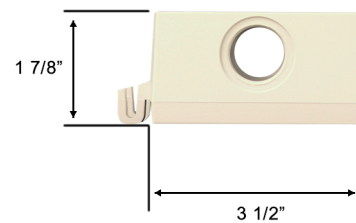

COR-600BB

INDOOR / OUTDOOR BACK BRACKET FOR COR-600 SERIES BULLETS

A camera back box provides a secure point on a wall or ceiling that can be used for fast & repeated attachment of cameras without exposing the underlying surface to repeated wear-and-tear. This back box is designed for use with the COR-600HIM camera.

- ✓ Hard aluminum alloy resists attacks
- ✓ Cable openings on top, bottom, and back
- ✓ Corrosion resistant finish
- ✓ Complete installation kit included.

MODEL: COR-600BB

Design	Indoor/Outdoor
Material	Aluminum Alloy
Finish	Beige
Corrosion Resistant	Yes
Mounting Kit	Yes - hardware, hinge, template, knockout plugs, screws

COR-600BB