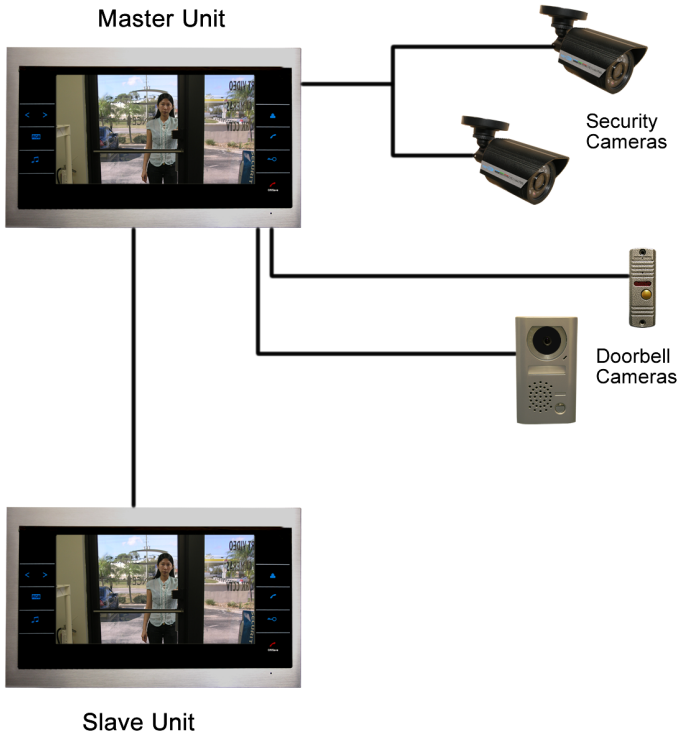

COR-V702

10" COLOR DOORBELL MONITOR

Expandable Advanced Video Doorbell Monitor

The COR-V702 is an advanced indoor video doorbell station designed for use with one or two outdoor doorbell camera units. Users can see who is ringing the doorbell and talk with them, and control the door or gate lock associated with the calling unit. You can add a second (sub-monitor) COR-V702 to the system and monitor your doorbell cameras from two locations. It can also connect to up to two (2) additional security cameras, allowing you to page through both doorbell cameras and both security cameras from the main or sub-monitor unit.

Large 10" Diagonal

Easy to clean, satin aluminum finish with sealed acrylic face. Easy to reach touch-panel controls on the front. Built-in speaker and microphone for two-way communication.

Master Unit

Features

Live Color Video and Voice Contact with Multiple Stations
Monitor Visitor, Visitor Intercom, Broadcast, Call Transfer
Unlock Button for up to two Doors/Gates
Audio: Internal speaker (mono)
Adjustable volume/brightness/contrast/color
Internal Microphone & speaker for 2-way communication
Can Operate in Standalone Mode
Add One (1) Additional Indoor Monitor (ECL-V702)
Doorbell Cameras: Connects to up to 2 Doorbell Cameras
Auxiliary Cameras: Connects to up to 2 Additional Security Cameras
Additional functions:
<ul style="list-style-type: none"> ● Supports Internal Call and Door Call Transfers between Indoor Stations ● Do Not Disturb mode ● Television/Radio input ● 10" DIAGONAL DISPLAY ● Selectable door chimes ● Built-in seasonal chime themes ● Connect to DVD/MP3 player ● Easy to clean ● Easy to install