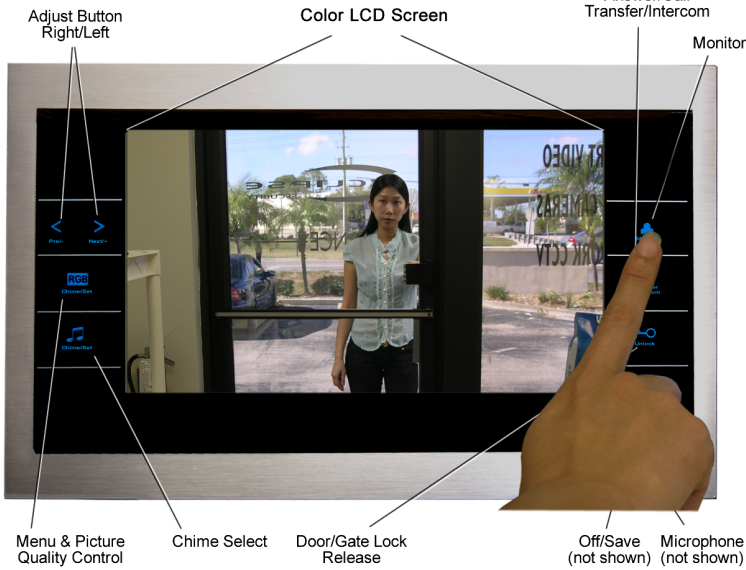

COR-V702

10" COLOR DOORBELL MONITOR

Expandable Advanced Video Doorbell Monitor

The COR-V702 is an advanced indoor video doorbell station designed for use with one or two outdoor doorbell camera units. Users can see who is ringing the doorbell and talk with them, and control the door or gate lock associated with the calling unit. You can add a second (sub-monitor) COR-V702 to the system and monitor your doorbell cameras from two locations. It can also connect to up to two (2) additional security cameras, allowing you to page through both doorbell cameras and both security cameras from the main or sub-monitor unit.

Large 10" Diagonal

Easy to clean, satin aluminum finish with sealed acrylic face. Easy to reach touch-panel controls on the front. Built-in speaker and microphone for two-way communication.

Master Unit

Features

Live Color Video and Voice Contact with Multiple Stations
Monitor Visitor, Visitor Intercom, Broadcast, Call Transfer
Unlock Button for up to two Doors/Gates
Audio: Internal speaker (mono)
Adjustable volume/brightness/contrast/color
Internal Microphone & speaker for 2-way communication
Can Operate in Standalone Mode
Add One (1) Additional Indoor Monitor (ECL-V702)
Doorbell Cameras: Connects to up to 2 Doorbell Cameras
Auxiliary Cameras: Connects to up to 2 Additional Security Cameras
Additional functions:
<ul style="list-style-type: none"> ● Supports Internal Call and Door Call Transfers between Indoor Stations ● Do Not Disturb mode ● Television/Radio input ● 10" DIAGONAL DISPLAY ● Selectable door chimes ● Built-in seasonal chime themes ● Connect to DVD/MP3 player ● Easy to clean ● Easy to install