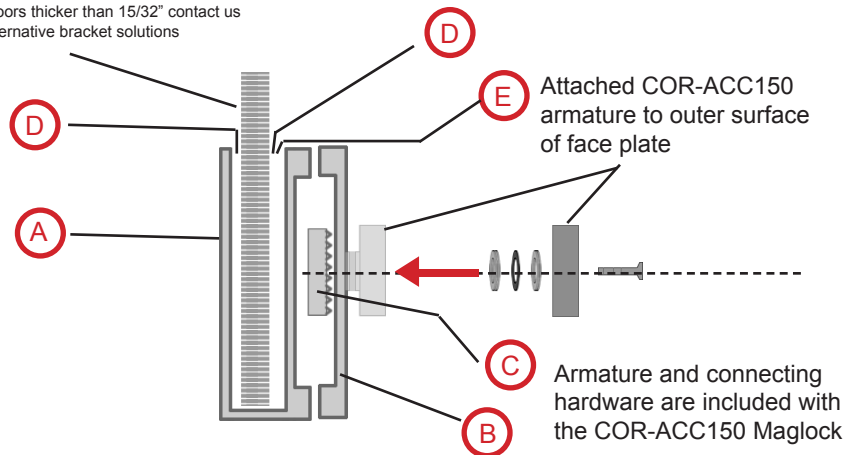

COR-ACC3U

U-BRACKET FOR GLASS DOORS

A-U-Bracket

B- Face Bracket

C- Bar

D- Rubber Bushings (2)

E- Metal Bushing

Best glass door bracket for doors up to 15/32" thick.
For thicker doors, contact us for other bracket solutions.

- MACHINED FROM ONE PIECE, SOLID ALUMINUM ALLOY
- INCLUDES BRACKET INSTALLATION HARDWARE
- ANODIZED FINISH
- DIMENSIONS NOT SHOW AVAILABLE UPON REQUEST

Glass Door

For doors thicker than 15/32" contact us for alternative bracket solutions

SPECIFICATIONS

Design	Sandwich mount
Material	Aluminum Alloy
Finish	Anodized
Installation Kit	Included
Dimensions	Detailed dimensions Available on request

COR-ACC3U