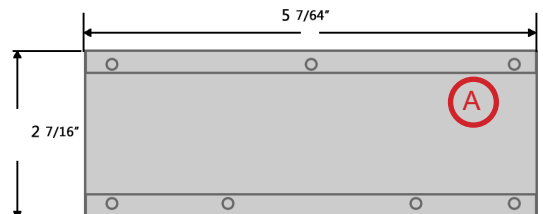

COR-ACC3U

U-BRACKET FOR GLASS DOORS

A-U-Bracket

B- Face Bracket

C- Bar

D- Rubber Bushings (2)

E- Metal Bushing

Best glass door bracket for doors up to 15/32" thick.
For thicker doors, contact us for other bracket solutions.

- MACHINED FROM ONE PIECE, SOLID ALUMINUM ALLOY
- INCLUDES BRACKET INSTALLATION HARDWARE
- ANODIZED FINISH
- DIMENSIONS NOT SHOW AVAILABLE UPON REQUEST

Glass Door

For doors thicker than 15/32" contact us for alternative bracket solutions