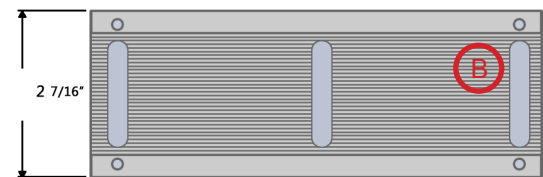

COR-ACC3U

U-BRACKET FOR GLASS DOORS

A-U-Bracket

B- Face Bracket

C- Bar

D- Rubber Bushings (2)

E- Metal Bushing

Best glass door bracket for doors up to 15/32" thick.
For thicker doors, contact us for other bracket solutions.

- MACHINED FROM ONE PIECE, SOLID ALUMINUM ALLOY
- INCLUDES BRACKET INSTALLATION HARDWARE
- ANODIZED FINISH
- DIMENSIONS NOT SHOW AVAILABLE UPON REQUEST

Glass Door

For doors thicker than 15/32" contact us for alternative bracket solutions

SPECIFICATIONS

Design	Sandwich mount
Material	Aluminum Alloy
Finish	Anodized
Installation Kit	Included
Dimensions	Detailed dimensions Available on request

COR-ACC3U